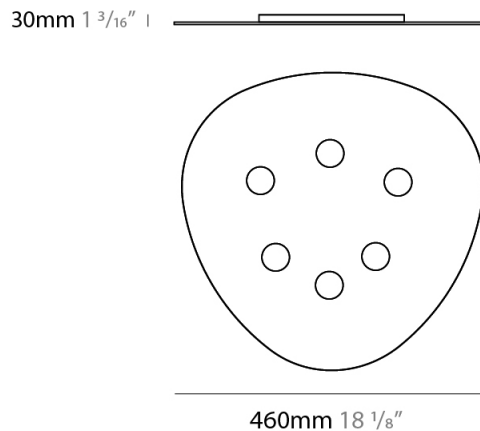

PROJECT
TYPE
SPECIFIER
QUANTITY
DATE

SCUDO SURFACE

D42029-

base number   Finish
Options

1. To build a product code in our configurator select the specify button on the base model # product page
2. To build a manual product code on this datasheet choose from the options listed below in blue font and add the suffix to the base model #

GENERAL

Series: Scudo
Partner: Icone
Division: Design
Installation: Surface
Product Type: Ceiling Surface
Mounting Location: Ceiling
Light Distribution: Direct

PHYSICAL

Shape: Oblong
Diameter (mm): 460
Diameter (in): 18 3/8
Height (mm): 30
Height (in): 1 3/16
Fixture Finish: WHI / BLK / GRY / GLF / SLF
Fixture Material: Aluminum

ELECTRICAL

Lamp Type: LED
Total Output Wattage (W): 47
Dimming: Electronic Low Voltage Dimming
Input Voltage (V): 120Vac Direct Line

LED

Number of LEDs: 6
Color Temperature (°K): 3000
Nominal Lumen (lm): 2100
CRI: >90 CRI
Lamp Life (hrs): 50000

OPTICAL

RATINGS AND CERTIFICATIONS

Certified By: Certified for North American Standards
IP rating: IP20