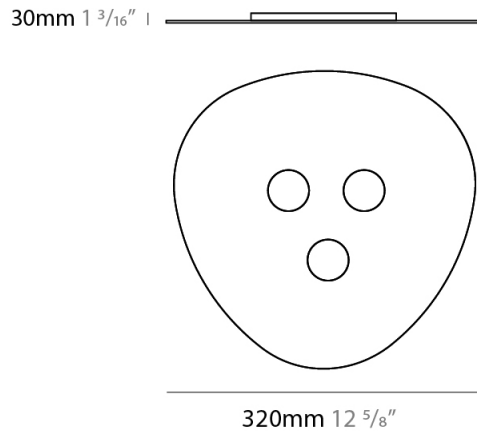

PROJECT
TYPE
SPECIFIER
QUANTITY
DATE

SCUDO SURFACE

D42030-

base number   Finish
Options

1. To build a product code in our configurator select the specify button on the base model # product page
2. To build a manual product code on this datasheet choose from the options listed below in blue font and add the suffix to the base model #

GENERAL

Series: Scudo
Partner: Icone
Division: Design
Installation: Surface
Product Type: Ceiling Surface
Mounting Location: Ceiling
Light Distribution: Direct

PHYSICAL

Shape: Oblong
Diameter (mm): 320
Diameter (in): 12 5/8
Height (mm): 30
Height (in): 1 3/16
Fixture Finish: WHI / BLK / GRY / GLF / SLF
Fixture Material: Aluminum

ELECTRICAL

Lamp Type: LED
Total Output Wattage (W): 13.5
Dimming: Electronic Low Voltage Dimming
Input Voltage (V): 120Vac Direct Line

LED

Number of LEDs: 3
Color Temperature (°K): 3000
Nominal Lumen (lm): 1050
CRI: >90 CRI
Lamp Life (hrs): 50000

OPTICAL

RATINGS AND CERTIFICATIONS

Certified By: Certified for North American Standards
IP rating: IP20