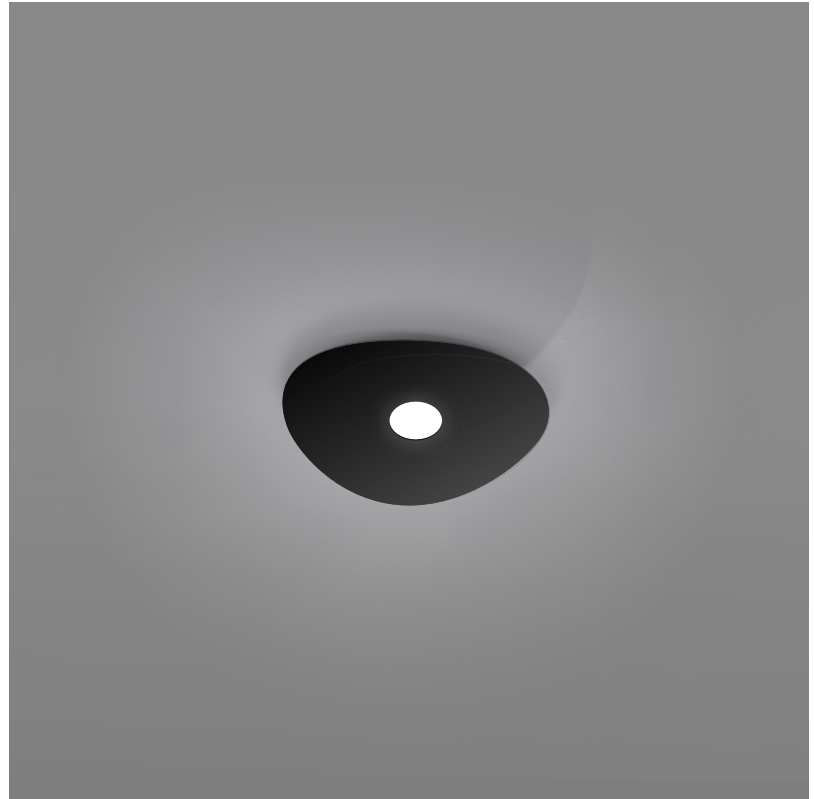

PROJECT
TYPE
SPECIFIER
QUANTITY
DATE

SCUDO SURFACE

D42031-

base number   Finish
Options

1. To build a product code in our configurator select the specify button on the base model # product page
2. To build a manual product code on this datasheet choose from the options listed below in blue font and add the suffix to the base model #

GENERAL

Series: Scudo
Partner: Icone
Division: Design
Installation: Surface
Product Type: Ceiling Surface
Mounting Location: Ceiling
Light Distribution: Direct

PHYSICAL

Shape: Oblong
Diameter (mm): 175
Diameter (in): 6 7/8
Height (mm): 30
Height (in): 1 3/16
Fixture Finish: WHI / BLK / GRY / GLF / SLF
Fixture Material: Aluminum

ELECTRICAL

Lamp Type: LED
Total Output Wattage (W): 4.5
Dimming: Electronic Low Voltage Dimming
Input Voltage (V): 120Vac Direct Line

LED

Number of LEDs: 1
Color Temperature (°K): 3000
Nominal Lumen (lm): 350
CRI: >90 CRI
Lamp Life (hrs): 50000

OPTICAL

RATINGS AND CERTIFICATIONS

Certified By: Certified for North American Standards
IP rating: IP20