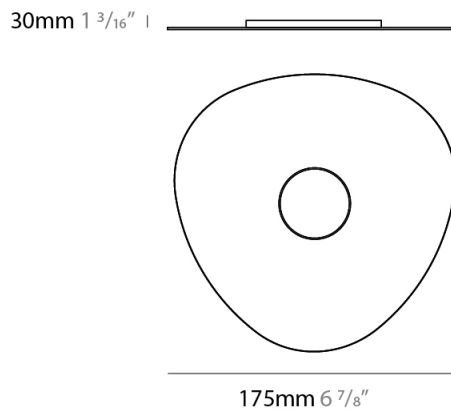

PROJECT
TYPE
SPECIFIER
QUANTITY
DATE

SCUDO SURFACE

D42031-

base number   Finish
Options

1. To build a product code in our configurator select the specify button on the base model # product page
2. To build a manual product code on this datasheet choose from the options listed below in blue font and add the suffix to the base model #

GENERAL

Series: Scudo
Partner: Icone
Division: Design
Installation: Surface
Product Type: Ceiling Surface
Mounting Location: Ceiling
Light Distribution: Direct

PHYSICAL

Shape: Oblong
Diameter (mm): 175
Diameter (in): 6 7/8
Height (mm): 30
Height (in): 1 3/16
Fixture Finish: WHI / BLK / GRY / GLF / SLF
Fixture Material: Aluminum

ELECTRICAL

Lamp Type: LED
Total Output Wattage (W): 4.5
Dimming: Electronic Low Voltage Dimming
Input Voltage (V): 120Vac Direct Line

LED

Number of LEDs: 1
Color Temperature (°K): 3000
Nominal Lumen (lm): 350
CRI: >90 CRI
Lamp Life (hrs): 50000

OPTICAL

RATINGS AND CERTIFICATIONS

Certified By: Certified for North American Standards
IP rating: IP20